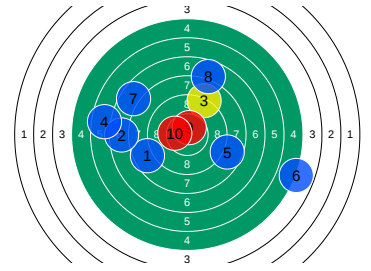

	Name Mannschaft	Ergebnis	Schussbild
12	Sandra Berhorst Städt. Kita Sudhagen _1	82 (86,7)	 A circular target with concentric rings labeled 4, 5, 6, 7, 8, 9, 10. Scores are marked with colored circles: 7 (blue), 2 (blue), 1 (blue), 10 (yellow), 8 (yellow), 9 (yellow), 8 (yellow), 7 (yellow), 6 (yellow), 5 (yellow), 4 (yellow).
13	Elisabeth Hartmann Ladyshooters _2	82 (86,3)	 A circular target with concentric rings labeled 6, 7, 8, 9, 10. Scores are marked with colored circles: 6 (blue), 9 (blue), 10 (blue), 5 (red), 8 (blue), 8 (blue), 7 (yellow), 4 (blue).
14	Andrea Hils-Wolke Ladyshooters _2	81 (86)	 A circular target with concentric rings labeled 5, 6, 7, 8, 9, 10. Scores are marked with colored circles: 7 (blue), 5 (yellow), 1 (blue), 2 (blue), 9 (blue), 8 (blue), 8 (blue), 10 (red).
15	Madlen Schormann-Diekmann Städt. Kita Sudhagen _1	78 (83)	 A circular target with concentric rings labeled 5, 6, 7, 8, 9, 10. Scores are marked with colored circles: 6 (blue), 7 (blue), 10 (blue), 1 (blue), 9 (yellow), 8 (red), 2 (yellow), 3 (blue).
16	Katrin Börnemeier Heimatverein	78 (82,5)	 A circular target with concentric rings labeled 5, 6, 7, 8, 9, 10. Scores are marked with colored circles: 8 (blue), 10 (blue), 4 (blue), 7 (yellow), 9 (yellow), 5 (yellow), 2 (blue), 7 (yellow).
17	Nicola Kemper Städt. Kita Sudhagen _2	77 (82,7)	 A circular target with concentric rings labeled 3, 4, 5, 6, 7, 8, 9, 10. Scores are marked with colored circles: 5 (blue), 9 (blue), 8 (red), 1 (blue), 10 (yellow), 3 (blue), 7 (blue).

Name
Mannschaft

Ergebnis

Schussbild

18

Silke Keuthen
Second-Hand-Basar-Team

76
(81,2)

19

Heike Rössel
Städt. Kita Sudhagen _2